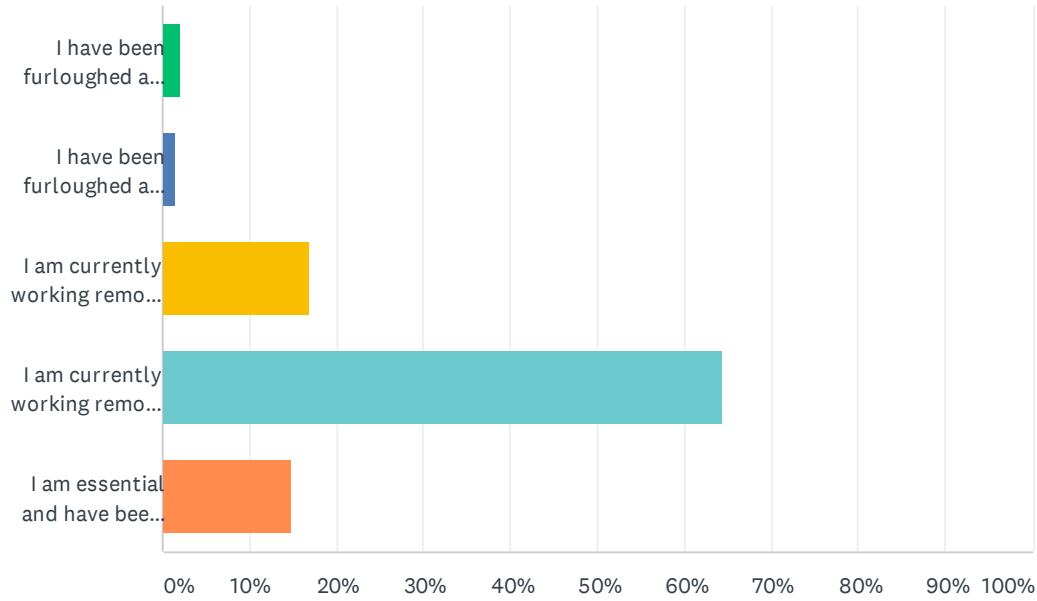

## Q4 Regarding returning to campus this fall:

Answered: 530 Skipped: 4

ANSWER CHOICES	RESPONSES	
I have been furloughed and look forward to returning	2.08%	11
I have been furloughed and am looking for other opportunities	1.51%	8
I am currently working remote and have been told I will need to report to work on site at least part of my week	16.98%	90
I am currently working remote and have been informed I will continue to do so	64.53%	342
I am essential and have been working on campus the majority of my week	14.91%	79
<b>TOTAL</b>		<b>530</b>