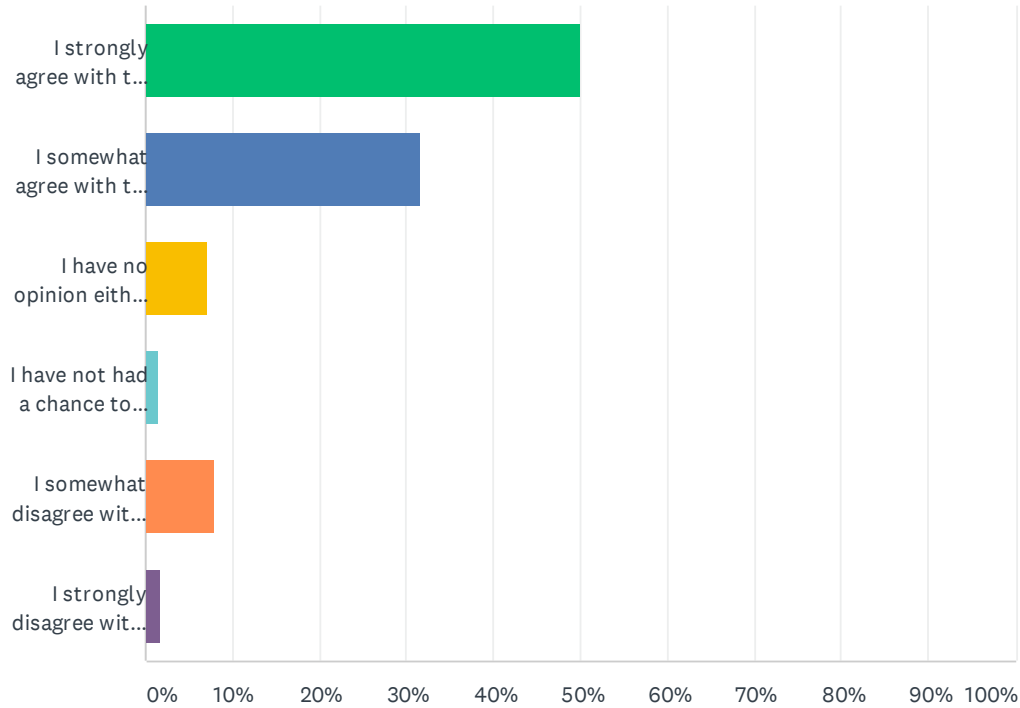

Q1 Regarding the MSU Community Compact:

Answered: 534 Skipped: 0

ANSWER CHOICES	RESPONSES	
I strongly agree with the MSU Community Compact plan	50.00%	267
I somewhat agree with the MSU Community Compact plan	31.65%	169
I have no opinion either way	7.12%	38
I have not had a chance to review the MSU Community Compact plan	1.50%	8
I somewhat disagree with the MSU Community Compact plan	8.05%	43
I strongly disagree with the MSU Community Compact plan	1.69%	9
TOTAL		534